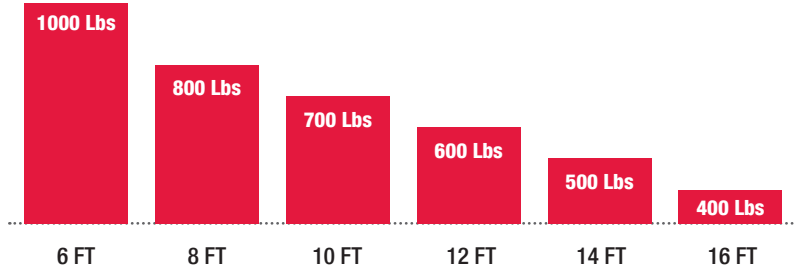

GRSW24V | RESIDENTIAL VEHICULAR SWING GATE OPERATOR

GATE WEIGHT / LENGTH RATINGS:

DIMENSIONS:

OPTIONS:

- Solar panel kits
- Wireless Primary/Secondary Link
- 33Ah Batteries
- Heater kit (AC powered only)
- Post mounting kit
- Wi-Fi board for Aladdin Connect®