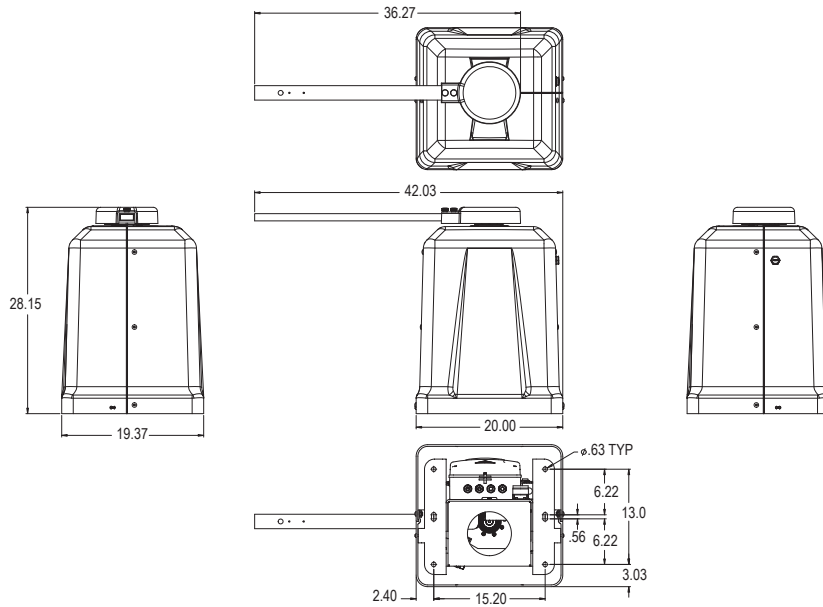

GRSW24V | RESIDENTIAL VEHICULAR SWING GATE OPERATOR

GATE WEIGHT / LENGTH RATINGS:

DIMENSIONS:

OPTIONS:

- Solar panel kits
- Wireless Primary/Secondary Link
- 33Ah Batteries
- Heater kit (AC powered only)
- Post mounting kit
- Wi-Fi board for Aladdin Connect®